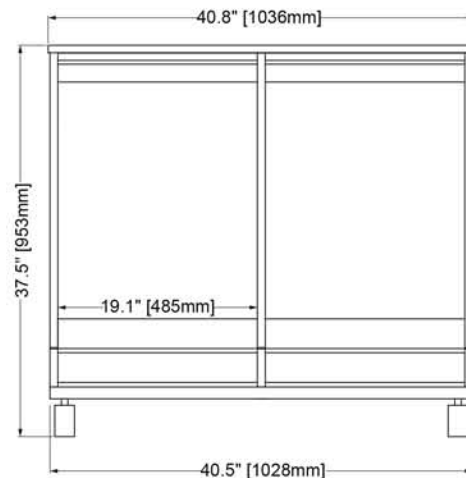

## EQUIPMENT RACKS

Spire 7140 Series Rack Enclosures offer 14 RU space in single or double bay configurations with removable back door(s).

Optional features include:

- Solid front door(s)
- Tinted glass front door(s)
- Shelving kit
- Rear rack rail
- Wheeled dolly - 300 lb capacity

S-7142-B (shown with optional dolly, front door, and shelves)

S-7141-B (shown with optional dolly)

Glass door

Side View

Top View

Top View

Side View with Dolly

Front View with Dolly