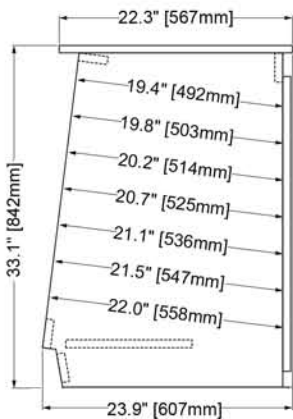

## EQUIPMENT RACKS

Spire 7140 Series Rack Enclosures offer 14 RU space in single or double bay configurations with removable back door(s).

Optional features include:

- Solid front door(s)
- Tinted glass front door(s)
- Shelving kit
- Rear rack rail
- Wheeled dolly - 300 lb capacity

S-7142-B (shown with optional dolly, front door, and shelves)

S-7141-B (shown with optional dolly)

Glass door

Side View

Top View

Top View

Side View with Dolly

Front View with Dolly