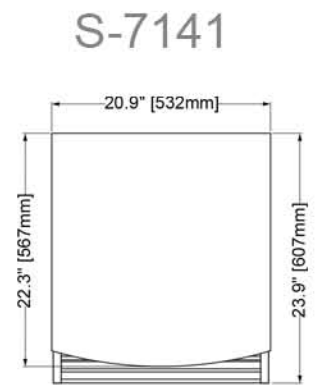

## EQUIPMENT RACKS

Spire 7140 Series Rack Enclosures offer 14 RU space in single or double bay configurations with removable back door(s).

Optional features include:

- Solid front door(s)
- Tinted glass front door(s)
- Shelving kit
- Rear rack rail
- Wheeled dolly - 300 lb capacity

S-7142-B (shown with optional dolly, front door, and shelves)

S-7141-B (shown with optional dolly)

Glass door

Side View

Top View

Top View

Side View with Dolly

Front View with Dolly