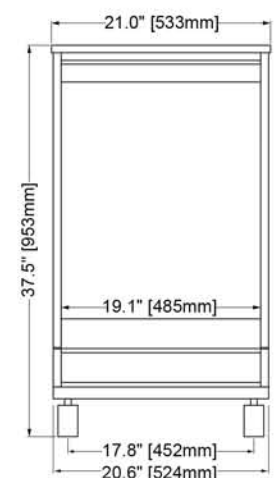

## EQUIPMENT RACKS

Spire 7140 Series Rack Enclosures offer 14 RU space in single or double bay configurations with removable back door(s).

Optional features include:

- Solid front door(s)
- Tinted glass front door(s)
- Shelving kit
- Rear rack rail
- Wheeled dolly - 300 lb capacity

S-7142-B (shown with optional dolly, front door, and shelves)

S-7141-B (shown with optional dolly)

Glass door

Side View

Top View

Top View

Side View with Dolly

Front View with Dolly