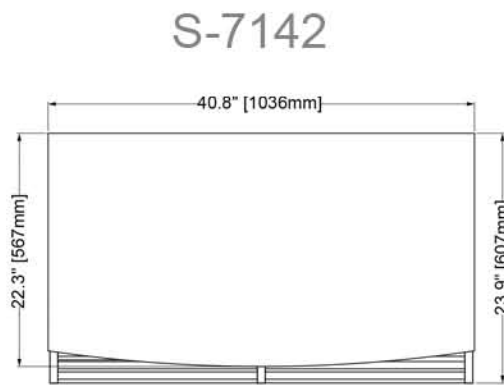

## EQUIPMENT RACKS

Spire 7140 Series Rack Enclosures offer 14 RU space in single or double bay configurations with removable back door(s).

Optional features include:

- Solid front door(s)
- Tinted glass front door(s)
- Shelving kit
- Rear rack rail
- Wheeled dolly - 300 lb capacity

S-7142-B (shown with optional dolly, front door, and shelves)

S-7141-B (shown with optional dolly)

Glass door

Side View

Top View

Top View

Side View with Dolly

Front View with Dolly