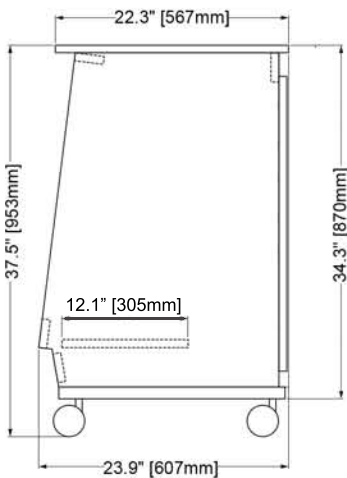

## EQUIPMENT RACKS

Spire 7140 Series Rack Enclosures offer 14 RU space in single or double bay configurations with removable back door(s).

Optional features include:

- Solid front door(s)
- Tinted glass front door(s)
- Shelving kit
- Rear rack rail
- Wheeled dolly - 300 lb capacity

S-7142-B (shown with optional dolly, front door, and shelves)

S-7141-B (shown with optional dolly)

Glass door

Side View

Top View

Top View

Side View with Dolly

Front View with Dolly