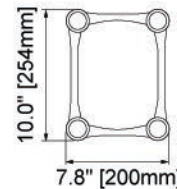

Includes 60" [152cm] speaker restraint

SPMF-AP160-5-B (shown)
 SPMF-AP200-5-B
 SPMF-AP300-5-B

40 lb. maximum weight

SPMF-AP160-5-B Aperta 160

75 lb. maximum weight

SPMF-AP200-5-B Aperta 200

60 lb. maximum weight

SPMF-AP300-5-B Aperta 300

Up to 6.5° tilt with 360° rotation allows precise focus to equilateral triangle listening position