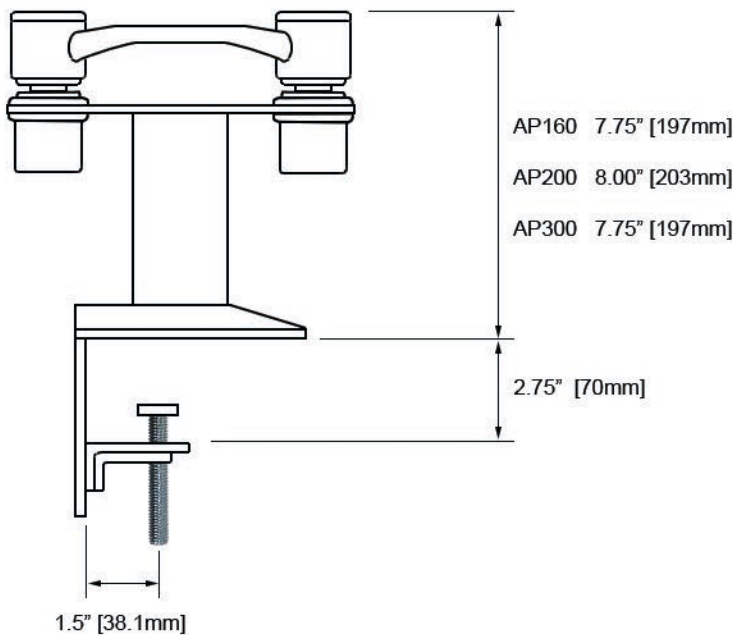

Includes 60" [152cm] speaker restraint

SPMF-AP160-5-B (shown)
 SPMF-AP200-5-B
 SPMF-AP300-5-B

40 lb. maximum weight

SPMF-AP160-5-B Aperta 160

75 lb. maximum weight

SPMF-AP200-5-B Aperta 200

60 lb. maximum weight

SPMF-AP300-5-B Aperta 300

Up to 6.5° tilt with 360° rotation allows precise focus to equilateral triangle listening position