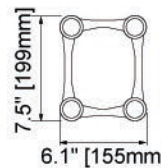

Includes 60" [152cm] speaker restraint

SPMF-AP160-5-B (shown)
 SPMF-AP200-5-B
 SPMF-AP300-5-B

40 lb. maximum weight

SPMF-AP160-5-B Aperta 160

75 lb. maximum weight

SPMF-AP200-5-B Aperta 200

60 lb. maximum weight

SPMF-AP300-5-B Aperta 300

Up to 6.5° tilt with 360° rotation allows precise focus to equilateral triangle listening position