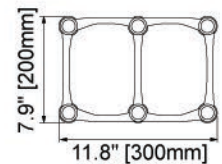

Includes 60" [152cm] speaker restraint

SPMF-AP160-5-B (shown)
 SPMF-AP200-5-B
 SPMF-AP300-5-B

40 lb. maximum weight

SPMF-AP160-5-B Aperta 160

75 lb. maximum weight

SPMF-AP200-5-B Aperta 200

60 lb. maximum weight

SPMF-AP300-5-B Aperta 300

Up to 6.5° tilt with 360° rotation allows precise focus to equilateral triangle listening position