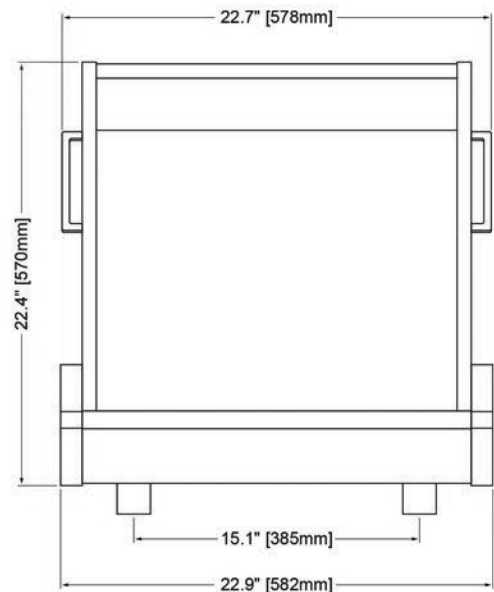

Spire

RACK N ROLL L10

RR-L10-B

RR-L10-M

Spire Rack N Roll provides 10 RU of space in a convenient side car accessory that puts essential gear within reach when needed. Rolls smoothly and fits under most desks, RR-L10 offers locking casters, side handles, and an open back design to provide easy access to cabling.

150 lb weight capacity.

Top View

Side View

Front View