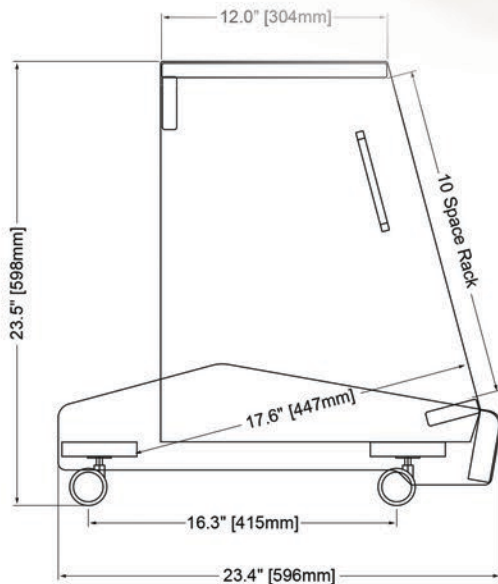

Spire

RACK N ROLL L10

RR-L10-B

RR-L10-M

Spire Rack N Roll provides 10 RU of space in a convenient side car accessory that puts essential gear within reach when needed. Rolls smoothly and fits under most desks, RR-L10 offers locking casters, side handles, and an open back design to provide easy access to cabling.

150 lb weight capacity.

Top View

Side View

Front View