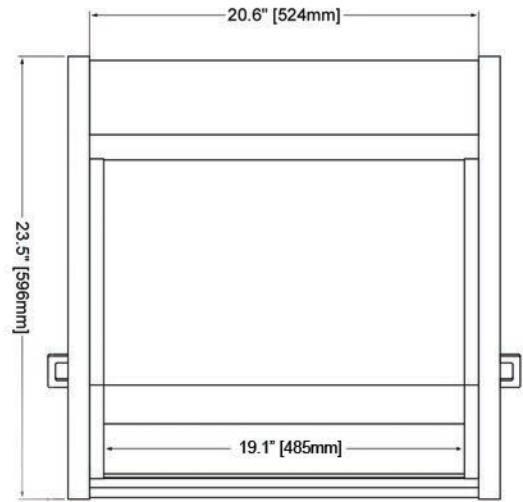

Spire

RACK N ROLL L10

RR-L10-B

RR-L10-M

Spire Rack N Roll provides 10 RU of space in a convenient side car accessory that puts essential gear within reach when needed. Rolls smoothly and fits under most desks, RR-L10 offers locking casters, side handles, and an open back design to provide easy access to cabling.

150 lb weight capacity.

Top View

Side View

Front View