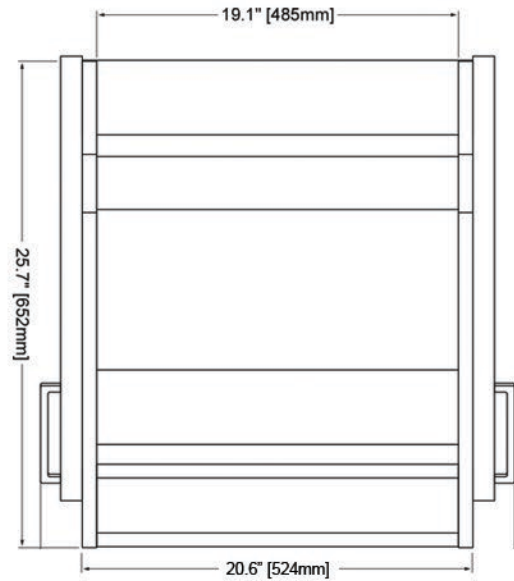

Spire

RACK N ROLL H10

RR-H10-B

RR-H10-M

Spire Rack N Roll provides 10 RU of space in a convenient side car accessory that puts essential gear within reach when needed. Rolls smoothly and fits under most desks, RR-H10 offers locking casters, side handles, and an open back design to provide easy access to cabling.

150 lb weight capacity.

Top View

Side View

Front View