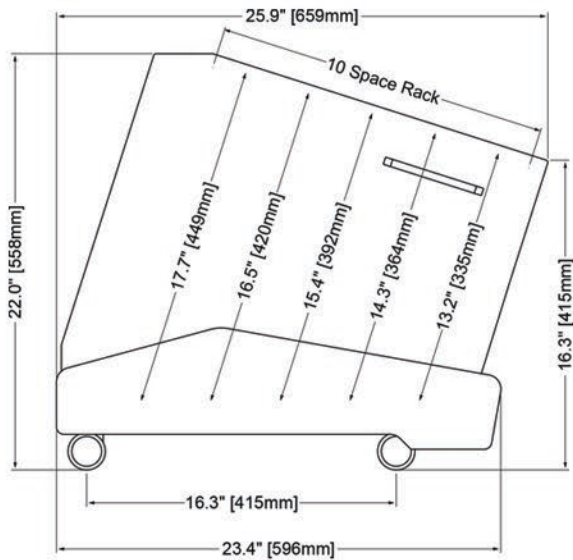

Spire

RACK N ROLL H10

RR-H10-B

RR-H10-M

Spire Rack N Roll provides 10 RU of space in a convenient side car accessory that puts essential gear within reach when needed. Rolls smoothly and fits under most desks, RR-H10 offers locking casters, side handles, and an open back design to provide easy access to cabling.

150 lb weight capacity.

Top View

Side View

Front View