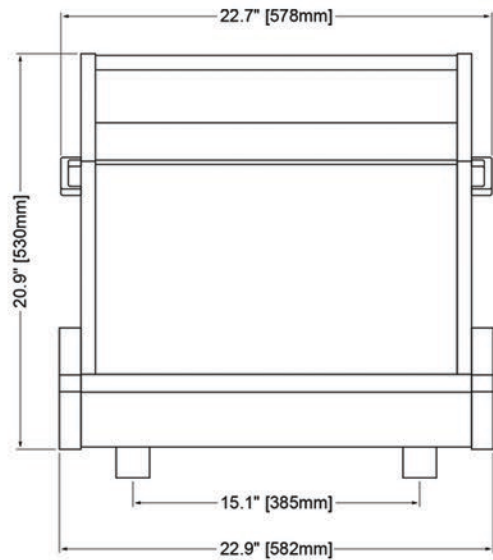

Spire

RACK N ROLL H10

RR-H10-B

RR-H10-M

Spire Rack N Roll provides 10 RU of space in a convenient side car accessory that puts essential gear within reach when needed. Rolls smoothly and fits under most desks, RR-H10 offers locking casters, side handles, and an open back design to provide easy access to cabling.

150 lb weight capacity.

Top View

Side View

Front View