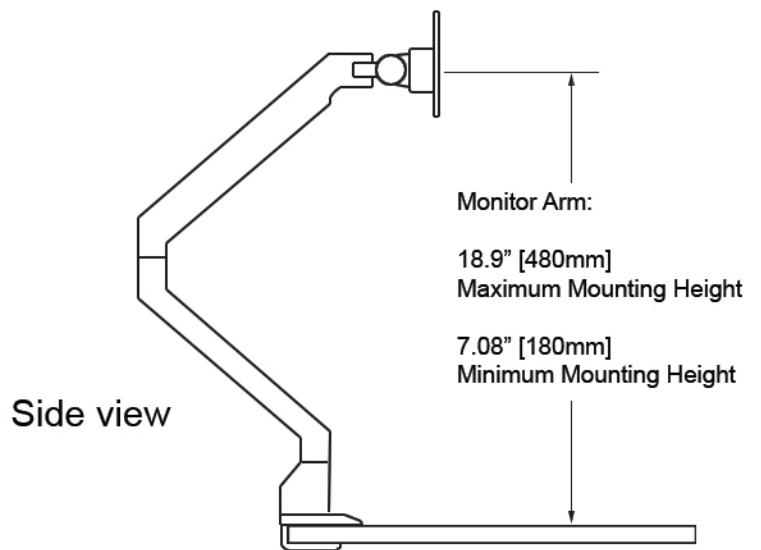

Monitor Arm-D8-B

D8 articulating monitor arm provides excellent support with a full range of motion for computer monitors equipped with VESA mount.

Adjustable tension control allows precise support for monitors less than 30" in width, and weighing between 2 to 8 Kg. (4.5 lb - 17.6 lb).

Concealed clamp-mount securely holds base to desk tops up to 1.75" (45mm) thickness.

Detachable VESA mounting plate comes with 75mm and 100mm hole patterns.

Cable management keeps wiring organized and protected.

Precision engineered and manufactured with scratch resistant powder coat finish.

For monitors 2-8 kg under 30" wide
(4.5 to 17.6 lb) capacity

Top view