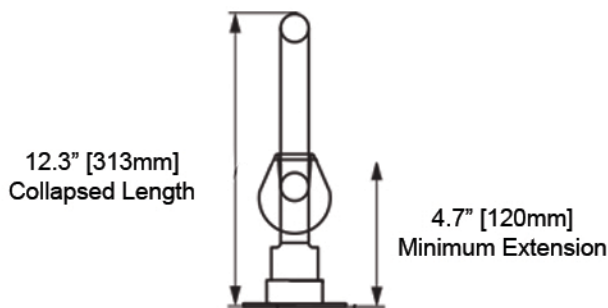

Monitor Arm-D8-B

D8 articulating monitor arm provides excellent support with a full range of motion for computer monitors equipped with VESA mount.

Adjustable tension control allows precise support for monitors less than 30" in width, and weighing between 2 to 8 Kg. (4.5 lb - 17.6 lb).

Concealed clamp-mount securely holds base to desk tops up to 1.75" (45mm) thickness.

Detachable VESA mounting plate comes with 75mm and 100mm hole patterns.

Cable management keeps wiring organized and protected.

Precision engineered and manufactured with scratch resistant powder coat finish.

For monitors 2-8 kg under 30" wide
(4.5 to 17.6 lb) capacity

Top view