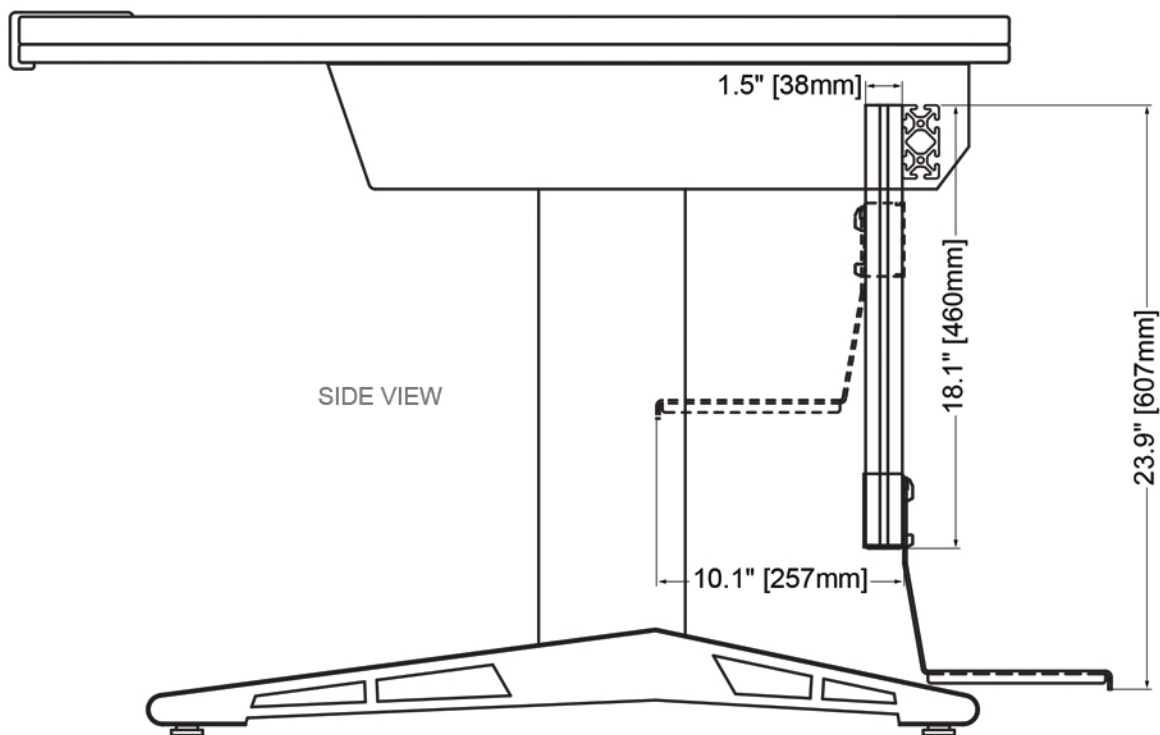

ECLIPSE CPU MOUNT ACCESSORY

Eclipse CPU bracket attaches to the chassis rail of the Eclipse console and holds computer off the ground. CPU platform can be mounted on front, back or side of support post and is adjustable up and down. Straps (included) keep computer securely attached to platform.

Supports up to 35 lbs.

E-CS-S

TOP VIEW

SIDE VIEW