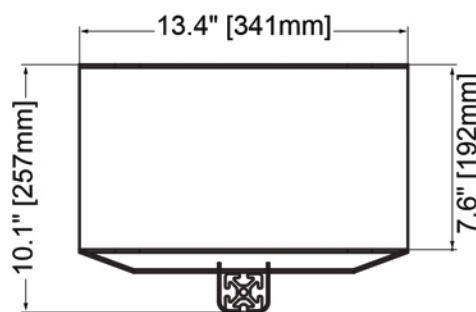

ECLIPSE CPU MOUNT ACCESSORY

Eclipse CPU bracket attaches to the chassis rail of the Eclipse console and holds computer off the ground. CPU platform can be mounted on front, back or side of support post and is adjustable up and down. Straps (included) keep computer securely attached to platform.

Supports up to 35 lbs.

E-CS-S

TOP VIEW

SIDE VIEW