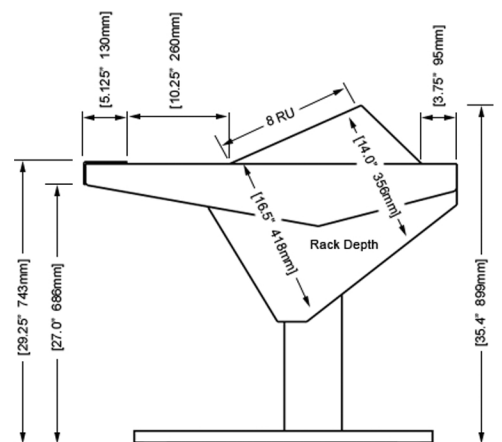

12.1 [307.1]