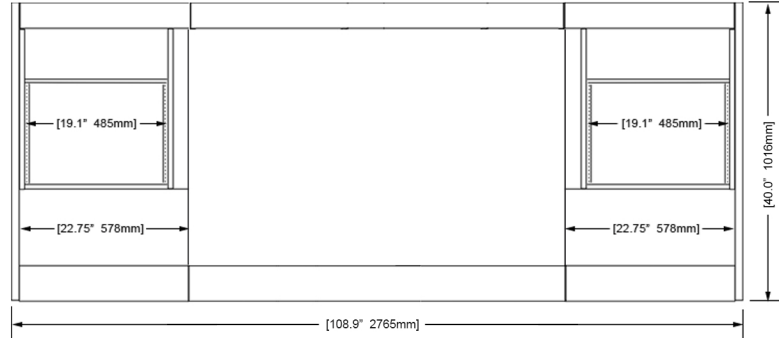

12.1 [307.1]