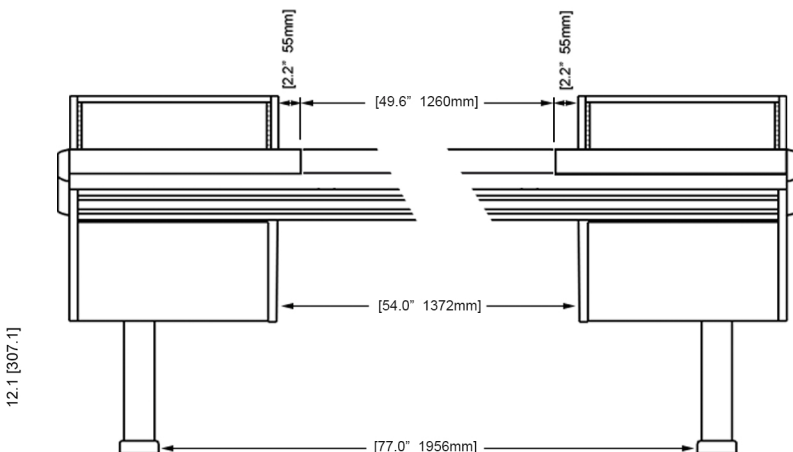

12.1 [307.1]