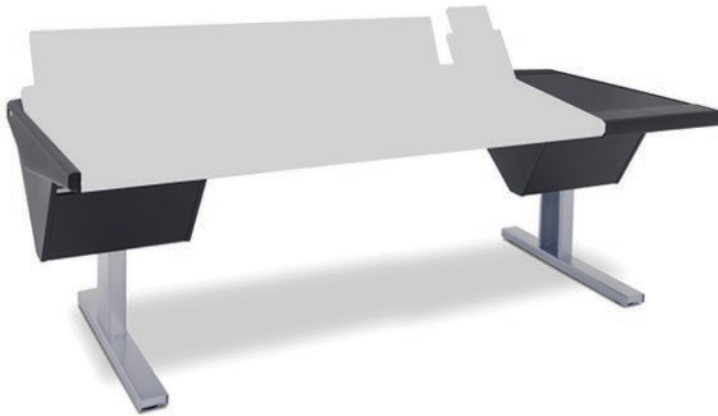

# ECLIPSE

For AVID® S6

EG4-S6-6B-ND

ECLIPSE GENERATION 4 console system features a sonically diffusive silhouette that minimizes acoustical influence while retaining important features of a large format console in the critical listening environment.

Creature comforts include smooth fingerprint resistant writing surfaces, padded armrest, ample leg room and smart optional accessories.

Optional accessories include: Rail-mounted isolating speaker platforms, articulating monitor arms, off floor CPU mounting brackets, and mahogany trim options.