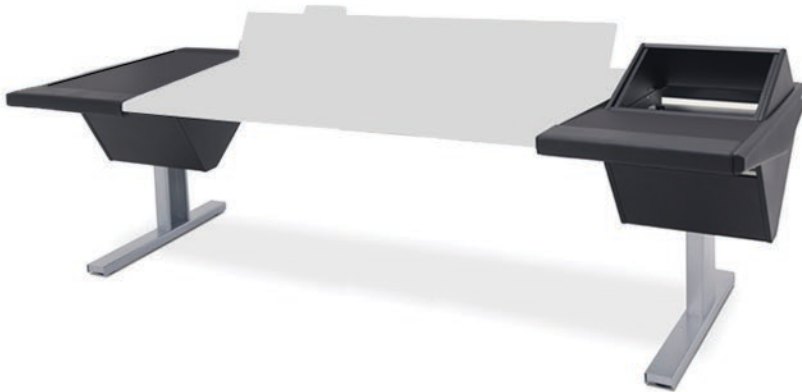

ECLIPSE

For AVID® S6

EG4-S6-6B-DR

ECLIPSE GENERATION 4 console system features a sonically diffusive silhouette that minimizes acoustical influence while retaining important features of a large format console in the critical listening environment.

Creature comforts include smooth fingerprint resistant writing surfaces, padded armrest, ample leg room and smart optional accessories.

Optional accessories include: Rail-mounted isolating speaker platforms, articulating monitor arms, off floor CPU mounting brackets, and mahogany trim options.