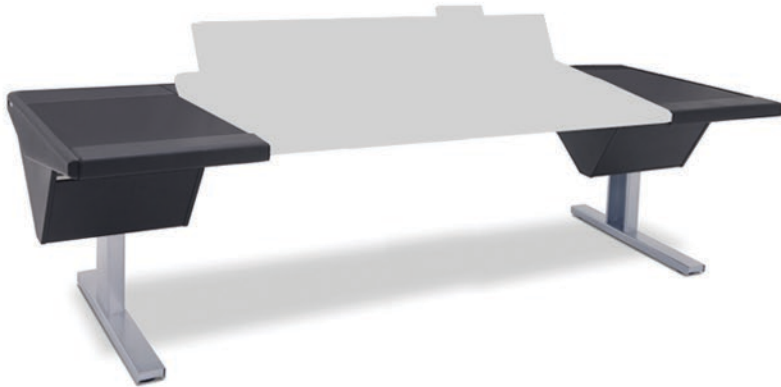

ECLIPSE

For AVID® S6

EG4-S6-6B-NN

ECLIPSE GENERATION 4 console system features a sonically diffusive silhouette that minimizes acoustical influence while retaining important features of a large format console in the critical listening environment.

Creature comforts include smooth fingerprint resistant writing surfaces, padded armrest, ample leg room and smart optional accessories.

Optional accessories include: Rail-mounted isolating speaker platforms, articulating monitor arms, off floor CPU mounting brackets, and mahogany trim options.